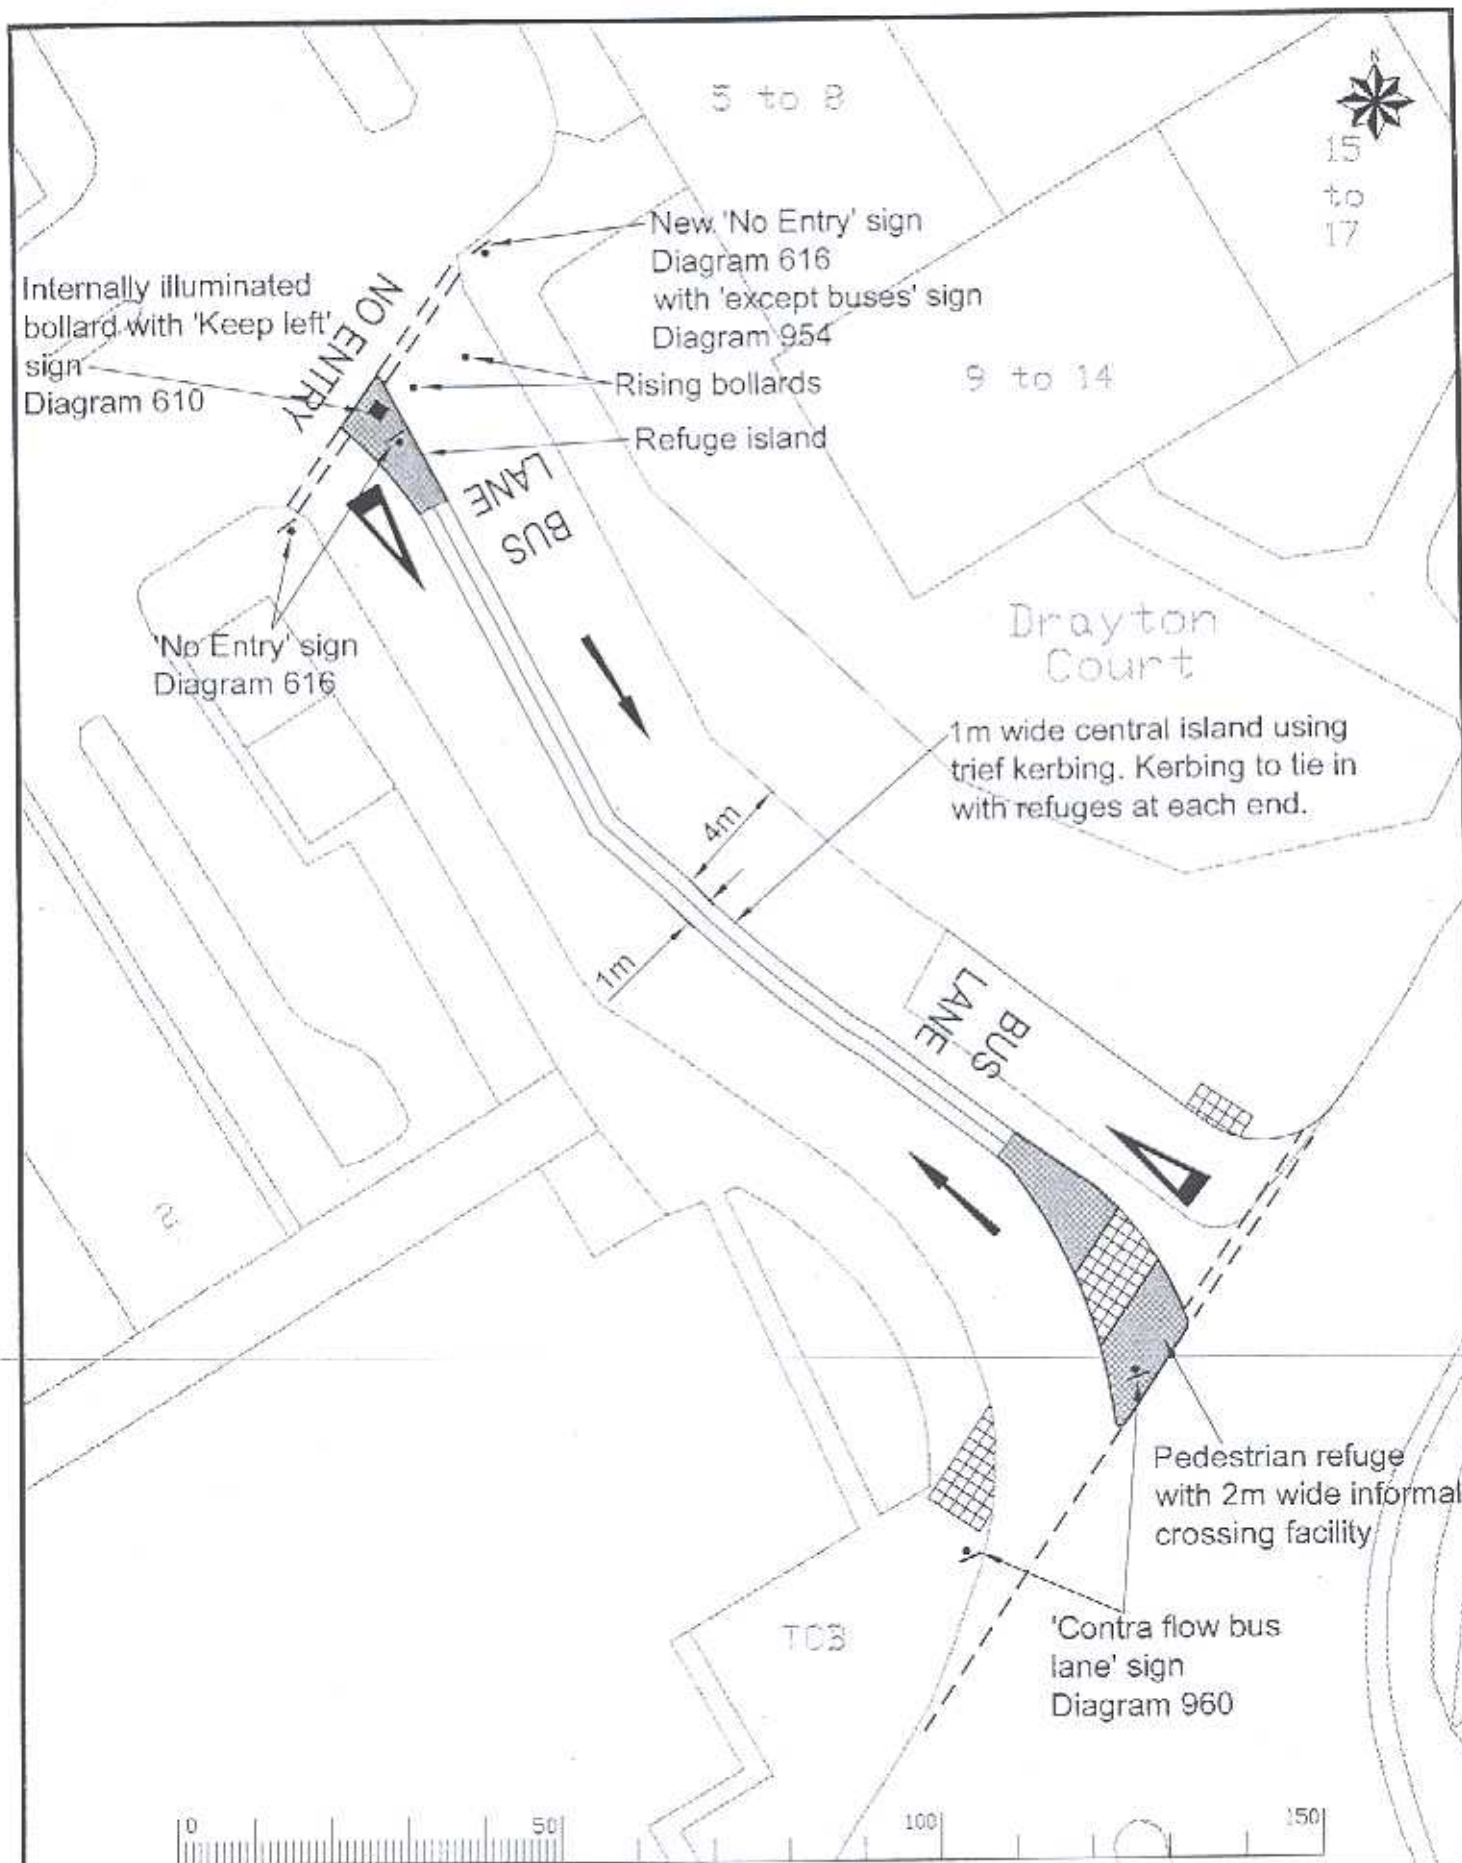

Lavender Park Road, West Byfleet - Location Plan

Date: 23/09/2005
 Printed by: TS
 Drawing No.:

Scale 1:1100

Reproduced from the Ordnance Survey mapping with the permission of the Controller of Her Majesty's Stationery Office © Crown copyright. Unauthorised reproduction infringes Crown copyright and may lead to prosecution or civil proceedings.

Surrey County Council, LAU768(2), 1996.

Based upon the Ordnance Survey map with the permission of the Controller of Her Majesty's Stationery Office. Crown Copyright. Unauthorised reproduction infringes Crown Copyright and may lead to prosecution or civil proceedings. Surrey County Council LA 076872 1996

LAVENDER PARK ROAD,
WEST BYFLEET

PROPOSED BUS LANE

Drawing No. 12014

Drawn by	TS	Sig.	Date	04.07.05
Checked by		Sig.	Date	
Authorised by		Sig.	Date	

SURREY COUNTY COUNCIL
Environment
Highways
Surrey

Project No.	
Contract	
Drawn	
Drawn No.	
Revision	
Classification	DRAFT